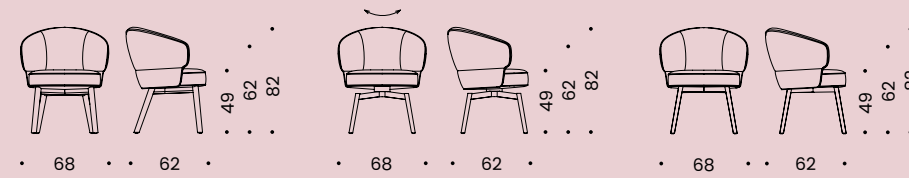

Armchair,
DD TABLE,
ACACIA Floor
Lamp, CHESS
Rug

MORTON
Kompaktsessel
drehbar,
Kompaktsessel,

DD TABLE,
ACACIA
Stehleuchte,
CHESS Teppich

CHAIR STUHL

Item Nr. 22194

Item Nr. 22196

Item Nr. 22195

FINE DINING CHAIR STUHL

Item Nr. 22164

Item Nr. 22166

Item Nr. 22165

COMPACT ARMCHAIR KOMPAKTSESSEL

Item Nr. 22112

Item Nr. 22113

TECHNICAL INFORMATION

CHAIR STUHL

FINE DINING CHAIR STUHL

COMPACT ARMCHAIR KOMPAKTSESSEL

Cover: Fixed cover with piping.

Seat and lower section of backrest can be covered in contrast to the upper backrest.

Seat/ armrest piping: standard: same as cover; without surcharge: same as seat, same as backrest or Color leather Atlantic, Black, Cognac, Dark grey, Mocca, Sand, Siena, Taupe.