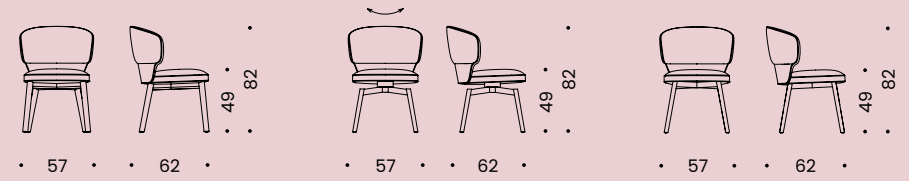

Armchair,
DD TABLE,
ACACIA Floor
Lamp, CHESS
Rug

MORTON
Kompaktsessel
drehbar,
Kompaktsessel,

DD TABLE,
ACACIA
Stehleuchte,
CHESS Teppich

CHAIR STUHL

Item Nr. 22194

Item Nr. 22196

Item Nr. 22195

FINE DINING CHAIR STUHL

Item Nr. 22164

Item Nr. 22166

Item Nr. 22165

COMPACT ARMCHAIR KOMPAKTSESSEL

Item Nr. 22112

Item Nr. 22113

TECHNICAL INFORMATION

CHAIR STUHL

FINE DINING CHAIR STUHL

COMPACT ARMCHAIR KOMPAKTSESSEL

Cover: Fixed cover with piping.

Seat and lower section of backrest can be covered in contrast to the upper backrest.

Seat/ armrest piping: standard: same as cover; without surcharge: same as seat, same as backrest or Color leather Atlantic, Black, Cognac, Dark grey, Mocca, Sand, Siena, Taupe.