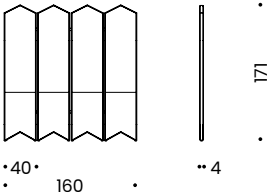

TECHNICAL INFORMATION

Wittmann
Möbelwerkstätten GmbH
Obere Marktstrasse 5
3492 Etsdorf / Kamp
Austria
+43 2735 2871
info@wittmann.at
@wittmann_official
wittmann.at
© 2024 Wittmann

CONFIGURATIONS AUSFÜHRUNGEN

Frame:
4 upholstered wooden panels;
black hinges;
outer frame covered in leather Nappa Schwarz.

Cover variants:
4 areas (front/ back, upper/ lower part) in unicolour (all same design) or multicolour (up to 4 different finishings).

Gestell:
4x gepolsterte Holzpaneele;
schwarze Scharniere;
Rahmen lederbezogen in Nappa Schwarz.
Bezugsvarianten:
4 Bereiche (vorne/ hinten, Ober-/ Unterteil) einfarbig (alle in gleicher Ausführung) oder mehrfarbig (bis zu 4 unterschiedliche Ausführungen).

For more on TACT, please scan here.

Mehr über TACT, bitte hier scannen.