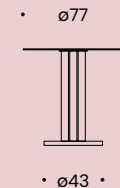

BISTRO TABLE