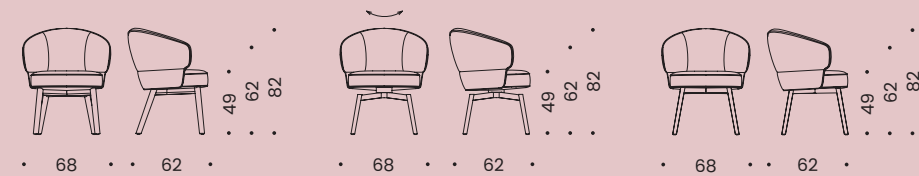

FINE DINING CHAIR STUHL

Item Nr. 22164

Item Nr. 22166

Item Nr. 22165

COMPACT ARMCHAIR KOMPAKTSESSEL

Item Nr. 22112

Item Nr. 22113

TECHNICAL INFORMATION

CHAIR STUHL

FINE DINING CHAIR STUHL

COMPACT ARMCHAIR KOMPAKTSESSEL

Cover: Fixed cover with piping.

Seat and lower section of backrest can be covered in contrast to the upper backrest.

Seat/ armrest piping: standard: same as cover; without surcharge: same as seat, same as backrest or Color leather Atlantic, Black, Cognac, Dark grey, Mocca, Sand, Siena, Taupe.