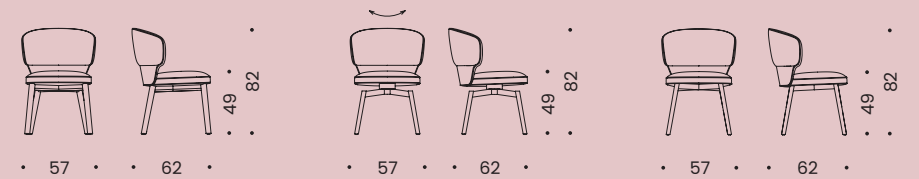

FINE DINING CHAIR STUHL

Item Nr. 22164

Item Nr. 22166

Item Nr. 22165

COMPACT ARMCHAIR KOMPAKTSESSEL

Item Nr. 22112

Item Nr. 22113

TECHNICAL INFORMATION

CHAIR STUHL

FINE DINING CHAIR STUHL

COMPACT ARMCHAIR KOMPAKTSESSEL

Cover: Fixed cover with piping.

Seat and lower section of backrest can be covered in contrast to the upper backrest.

Seat/ armrest piping: standard: same as cover; without surcharge: same as seat, same as backrest or Color leather Atlantic, Black, Cognac, Dark grey, Mocca, Sand, Siena, Taupe.