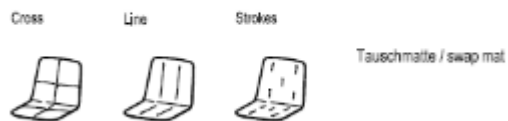

SHILO STUHL *Design: Soda Designers*

E27260