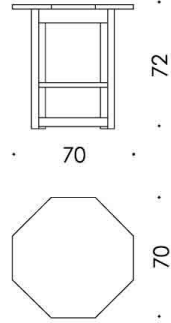

---

8312

8390

	8312	8390
Sitzbreite in cm:	48	
seating width in cm:	48	
Sitzbreite in inches:	18,90	
seating width in inches:	18,90	
Sitztiefe in cm:	56	
seating depth in cm:	56	
Sitztiefe in inches:	22,05	
seating depth in inches:	22,05	
w/h/d/sh in inches:	24,02x27,56x24,02x16,54	27,56x28,35x27,56