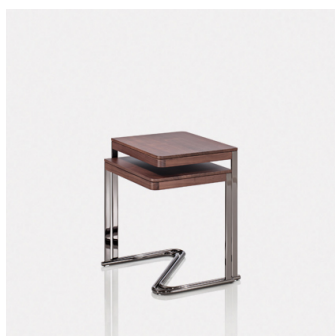

BRISTOL NESTING TABLE

DESIGN: Marco Dessi

Nesting tables in a completely new interpretation. An elegant table-duo with an unusual design and a variety of applications: This allows Bristol, for example, to be moved over a sofa thereby providing a flexible table surface. Bristol is also adaptable through its rich selection of different surfaces including luxurious leather coverings.

24490

24490

Masse in cm:	51 x 43 x 60
w/h/d in inches:	20,08 x 23,62 x 16,93
	51 x 43 x 51
	20,08 x 20,08 x 16,93

Technische Beschreibung:

Tischplatte:	MDF Esche furniert schwarz, Beizung lt. Wittmann-Standardbeizung, oder Nuss massiv oder lederbezogen
Rahmen:	Buche massiv schwarz lackiert oder Nuss massiv natur
Tischgestell:	Nickel schwarz glänzend oder matt oder Nickel glänzend

technical description:

table top:	MDF black ash veneer, stain according to Wittmann standard colours, or solid walnut or leather covered
frame:	solid beech wood black lacquered or solid walnut
frame:	nickel gloss black, nickel matt black, nickel gloss